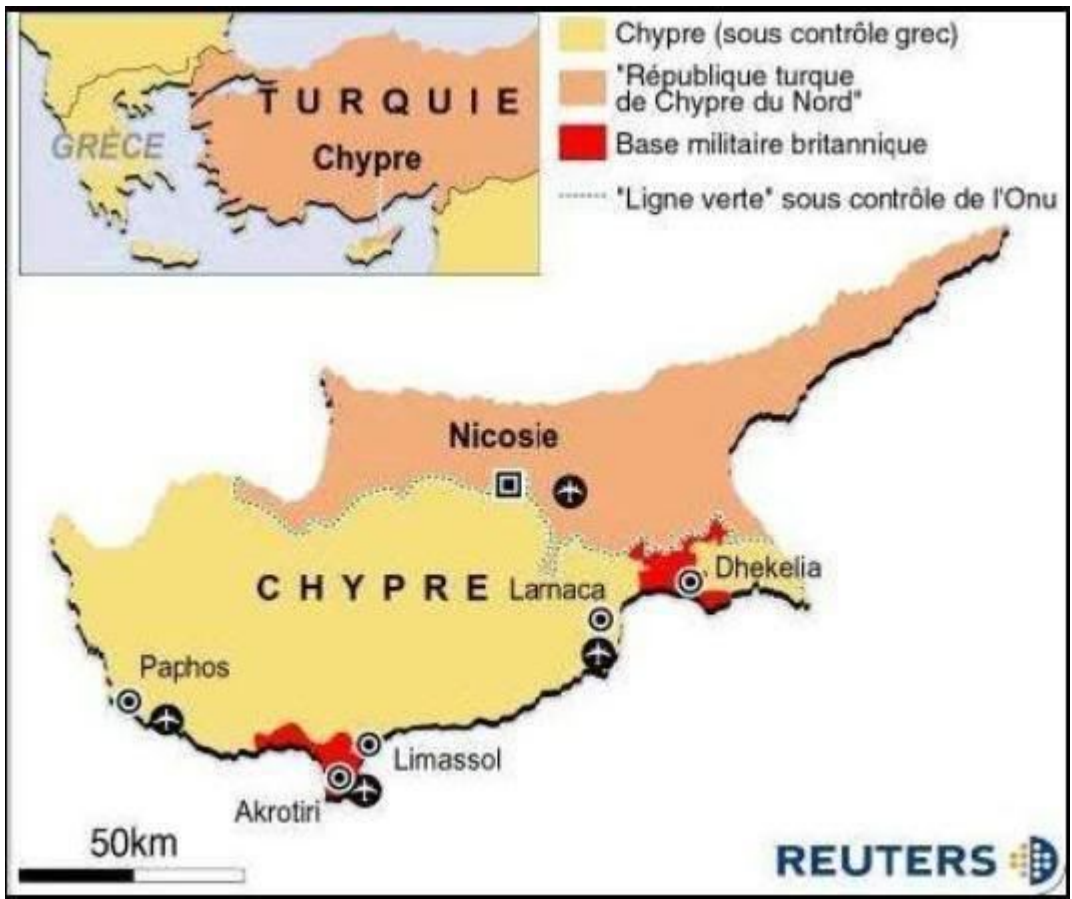

THAILAND AND MALAYSIA

Since 2007, Thailand is building a fence on its borders with Malaysia, Already built 75 kilometers. Thai troops patrolled the fence.