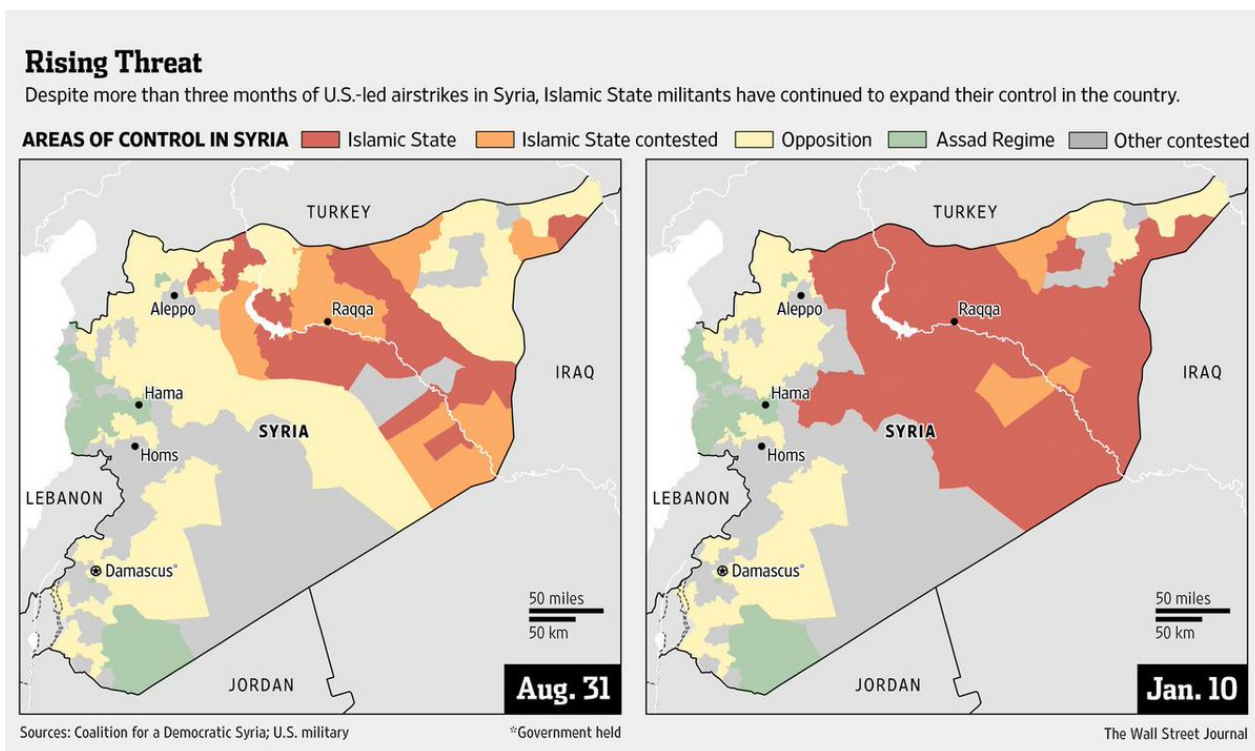

Islamic State Has Tripled Its Territory In Syria Since U.S. Started Airstrikes

By [Washington's Blog](#)

In-depth Report: [SYRIA](#)

Global Research, January 18, 2015

[Washington's Blog](#)

The following [Wall Street Journal](#) graphic shows that ISIS has more than tripled the amount of territory it holds in Syria since the U.S. started bombing:

-
-

[Heck of a job ...](#)

The original source of this article is [Washington's Blog](#)
Copyright © [Washington's Blog](#), [Washington's Blog](#), 2015

[Comment on Global Research Articles on our Facebook page](#)

[Become a Member of Global Research](#)